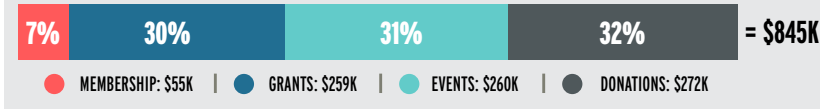

To support a Wild & Free Klamath River head to nativefishsociety.org/get-involved.

Revenue, Expense & In-Kind for Fiscal Year 2018

Financial results for fiscal year ending December 31, 2018

REVENUE

EXPENSE